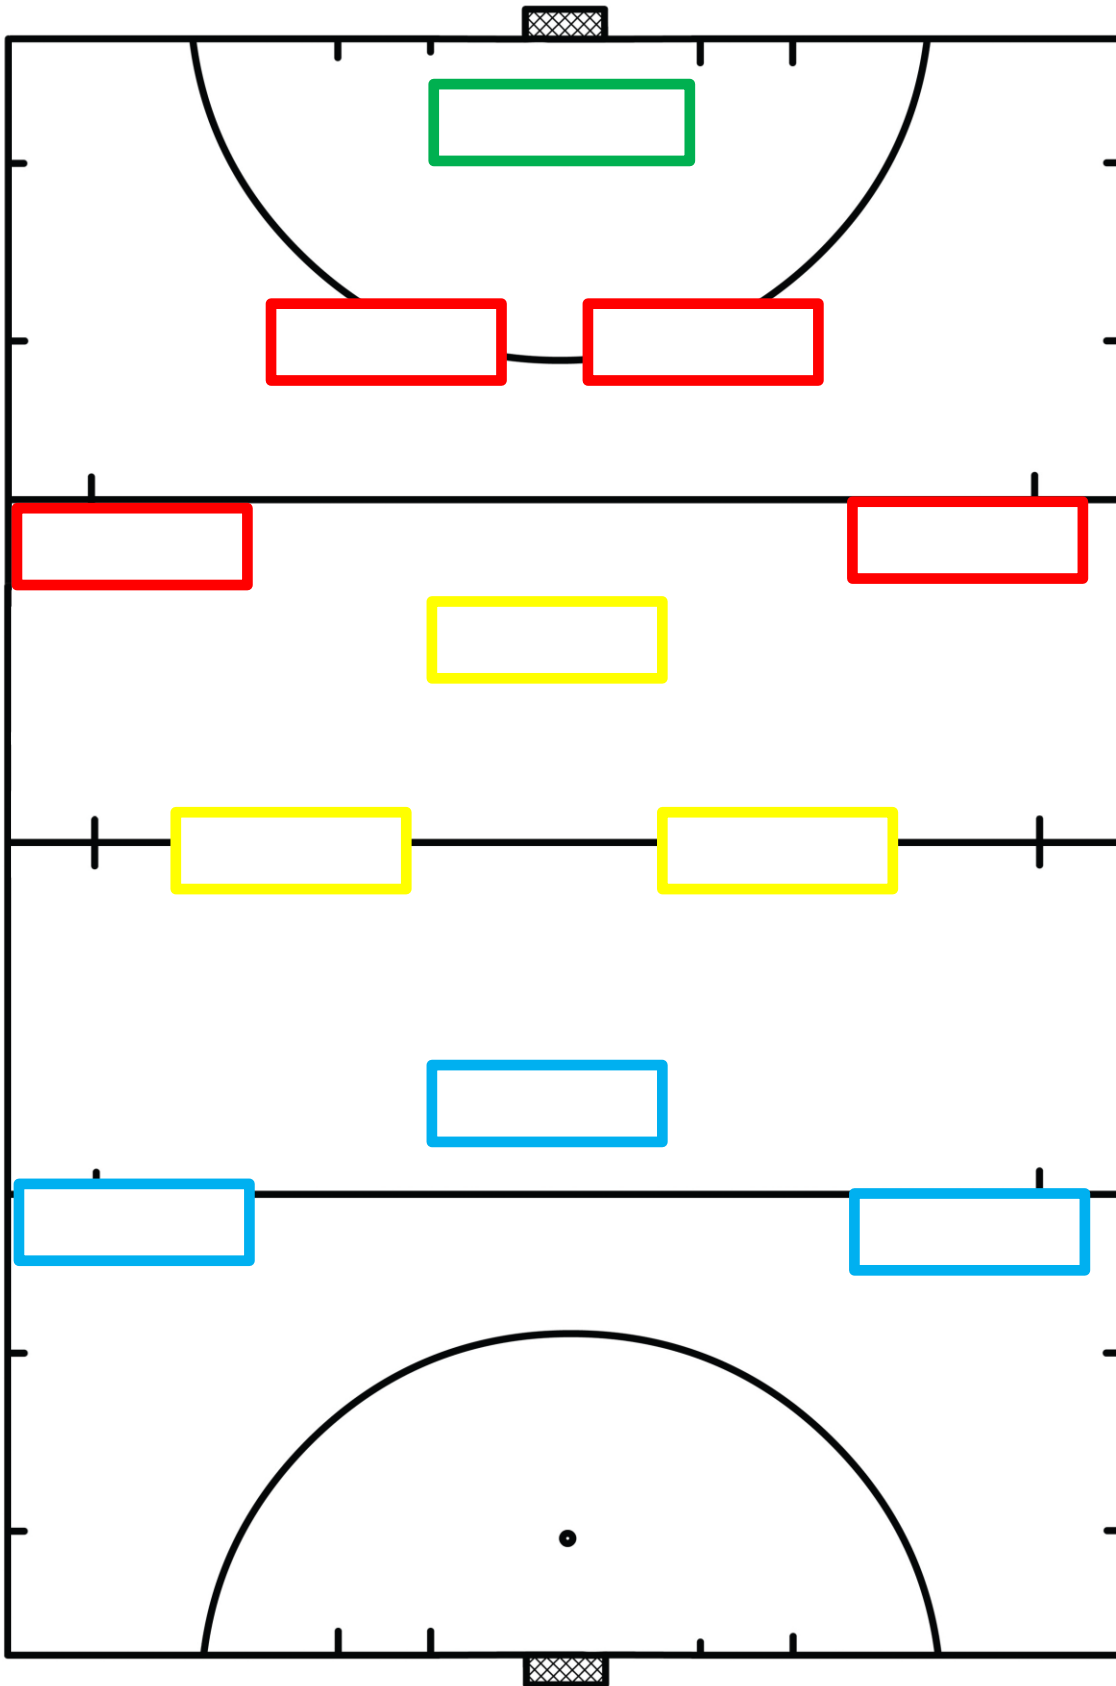

Suburban Lions Rotations - 14 players

MINUTE ROTATIONS

MINUTE ROTATIONS

MINUTE ROTATIONS

Minutes & Rotation Calculation

Red- Game Time Divided by 5 (1 rotation) or 10 (2 rotations)

Yellow- Game Time Divided by 4 (1 rotation) or 8 (2 rotations)

Blue- Game Time Divided by 4 (1 rotation) or 8 (2 rotations)