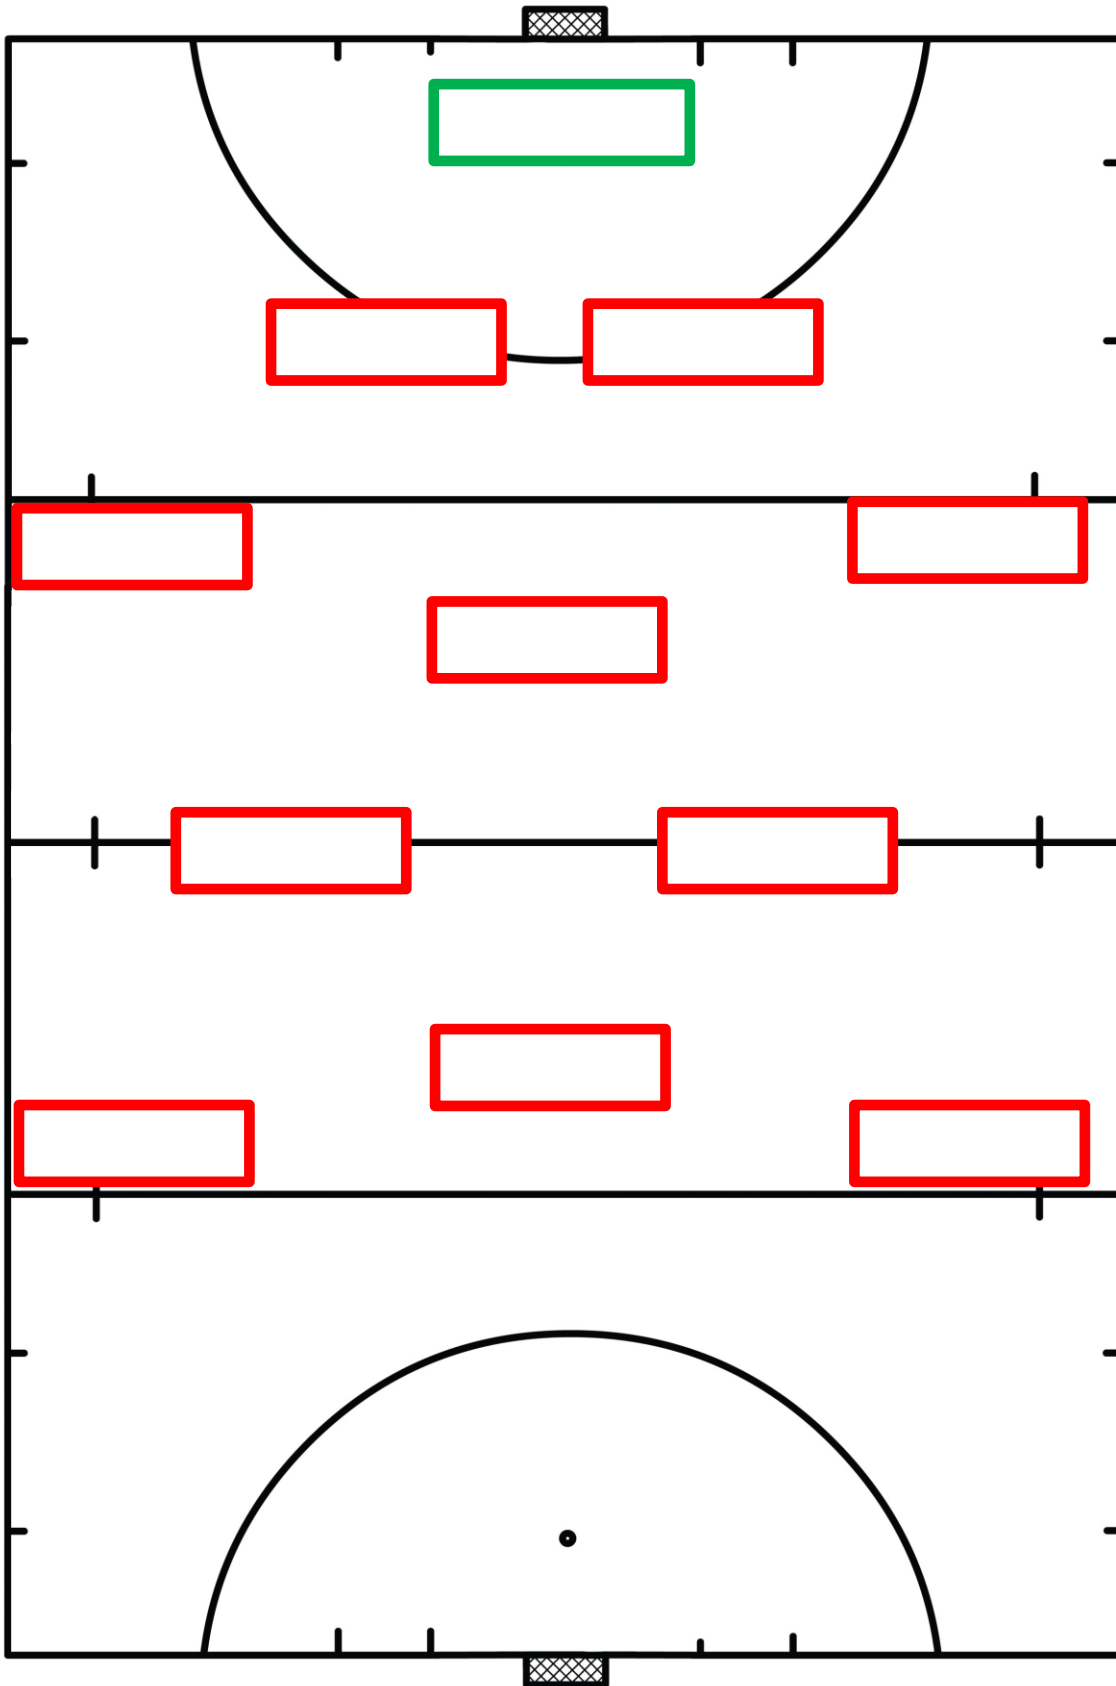

Suburban Lions Rotations - 12 players

MINUTE ROTATIONS

Minutes & Rotation Calculation

Red- Game Time Divided by 12 (1 rotation) or 24 (2 rotations)